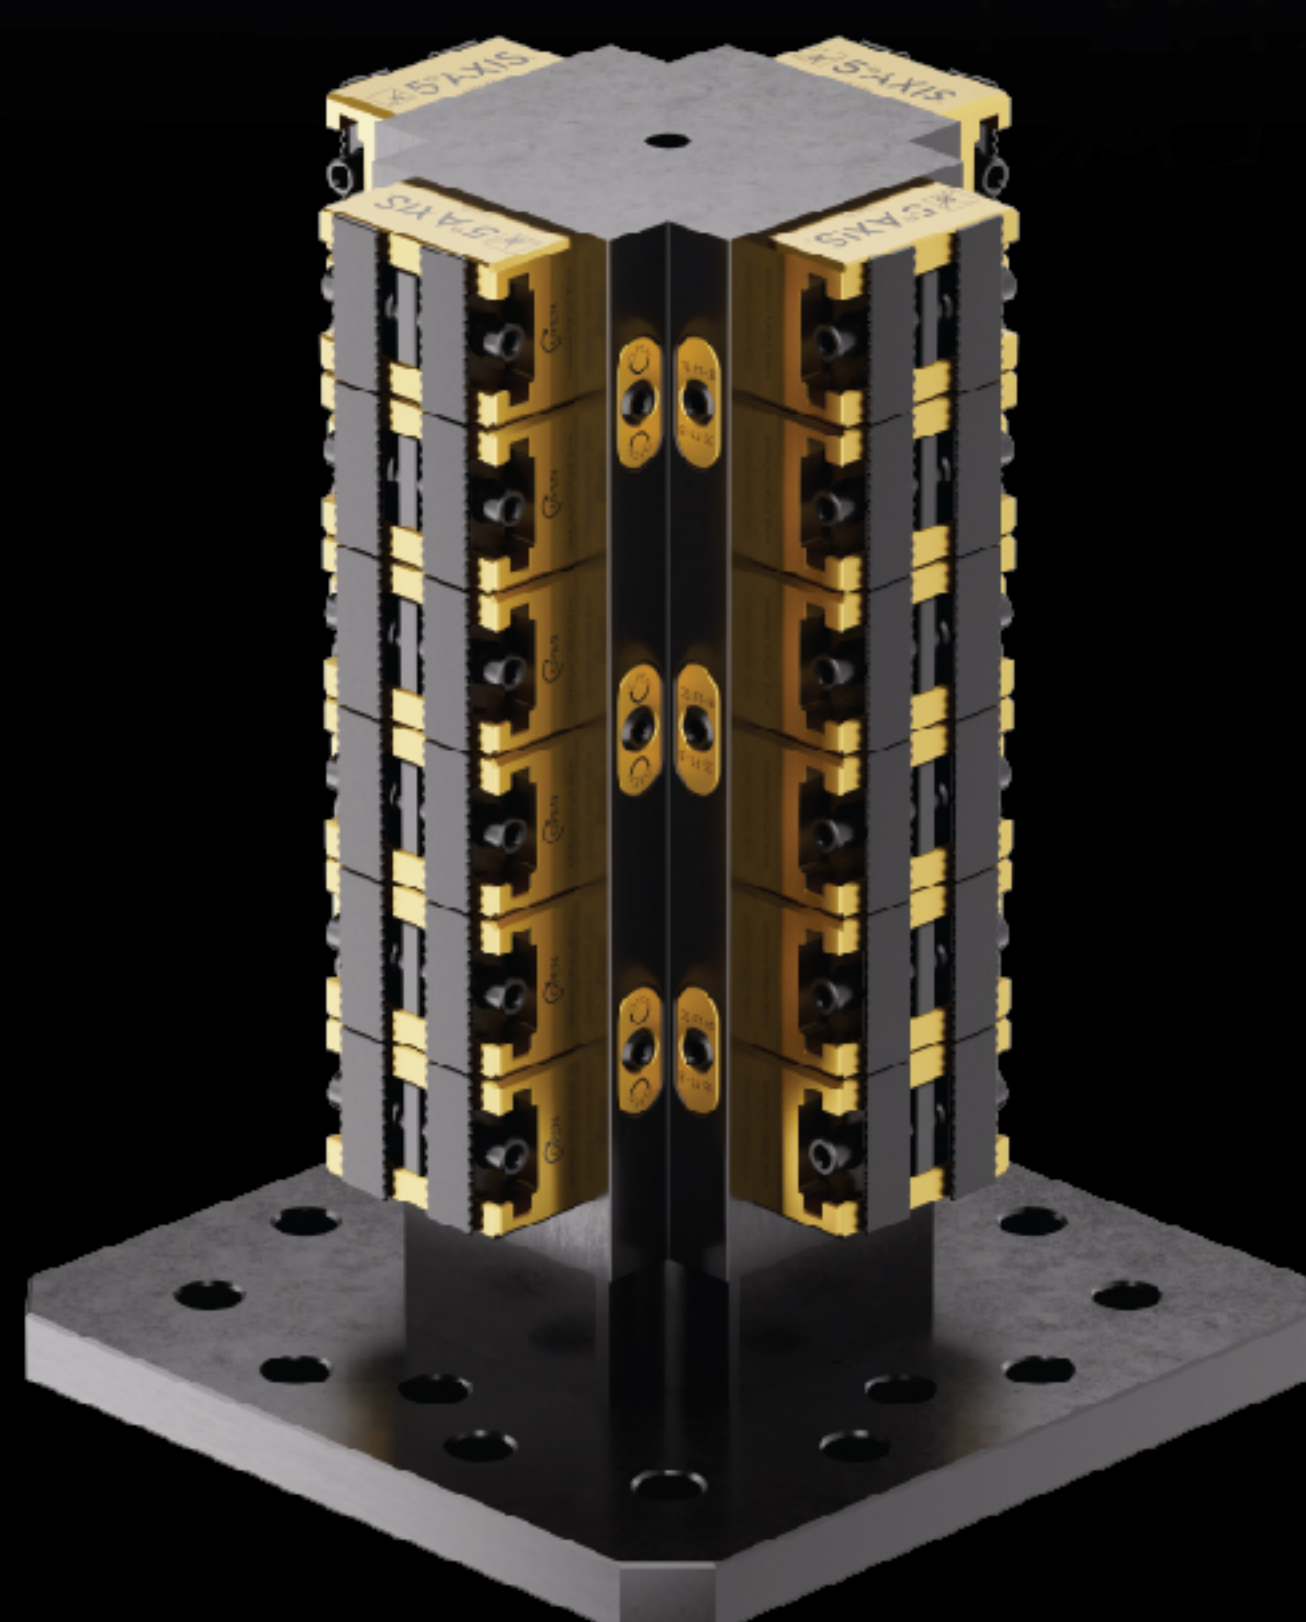

52mm 4 sided Rocklock™
Tombstone w/ 24x V5275